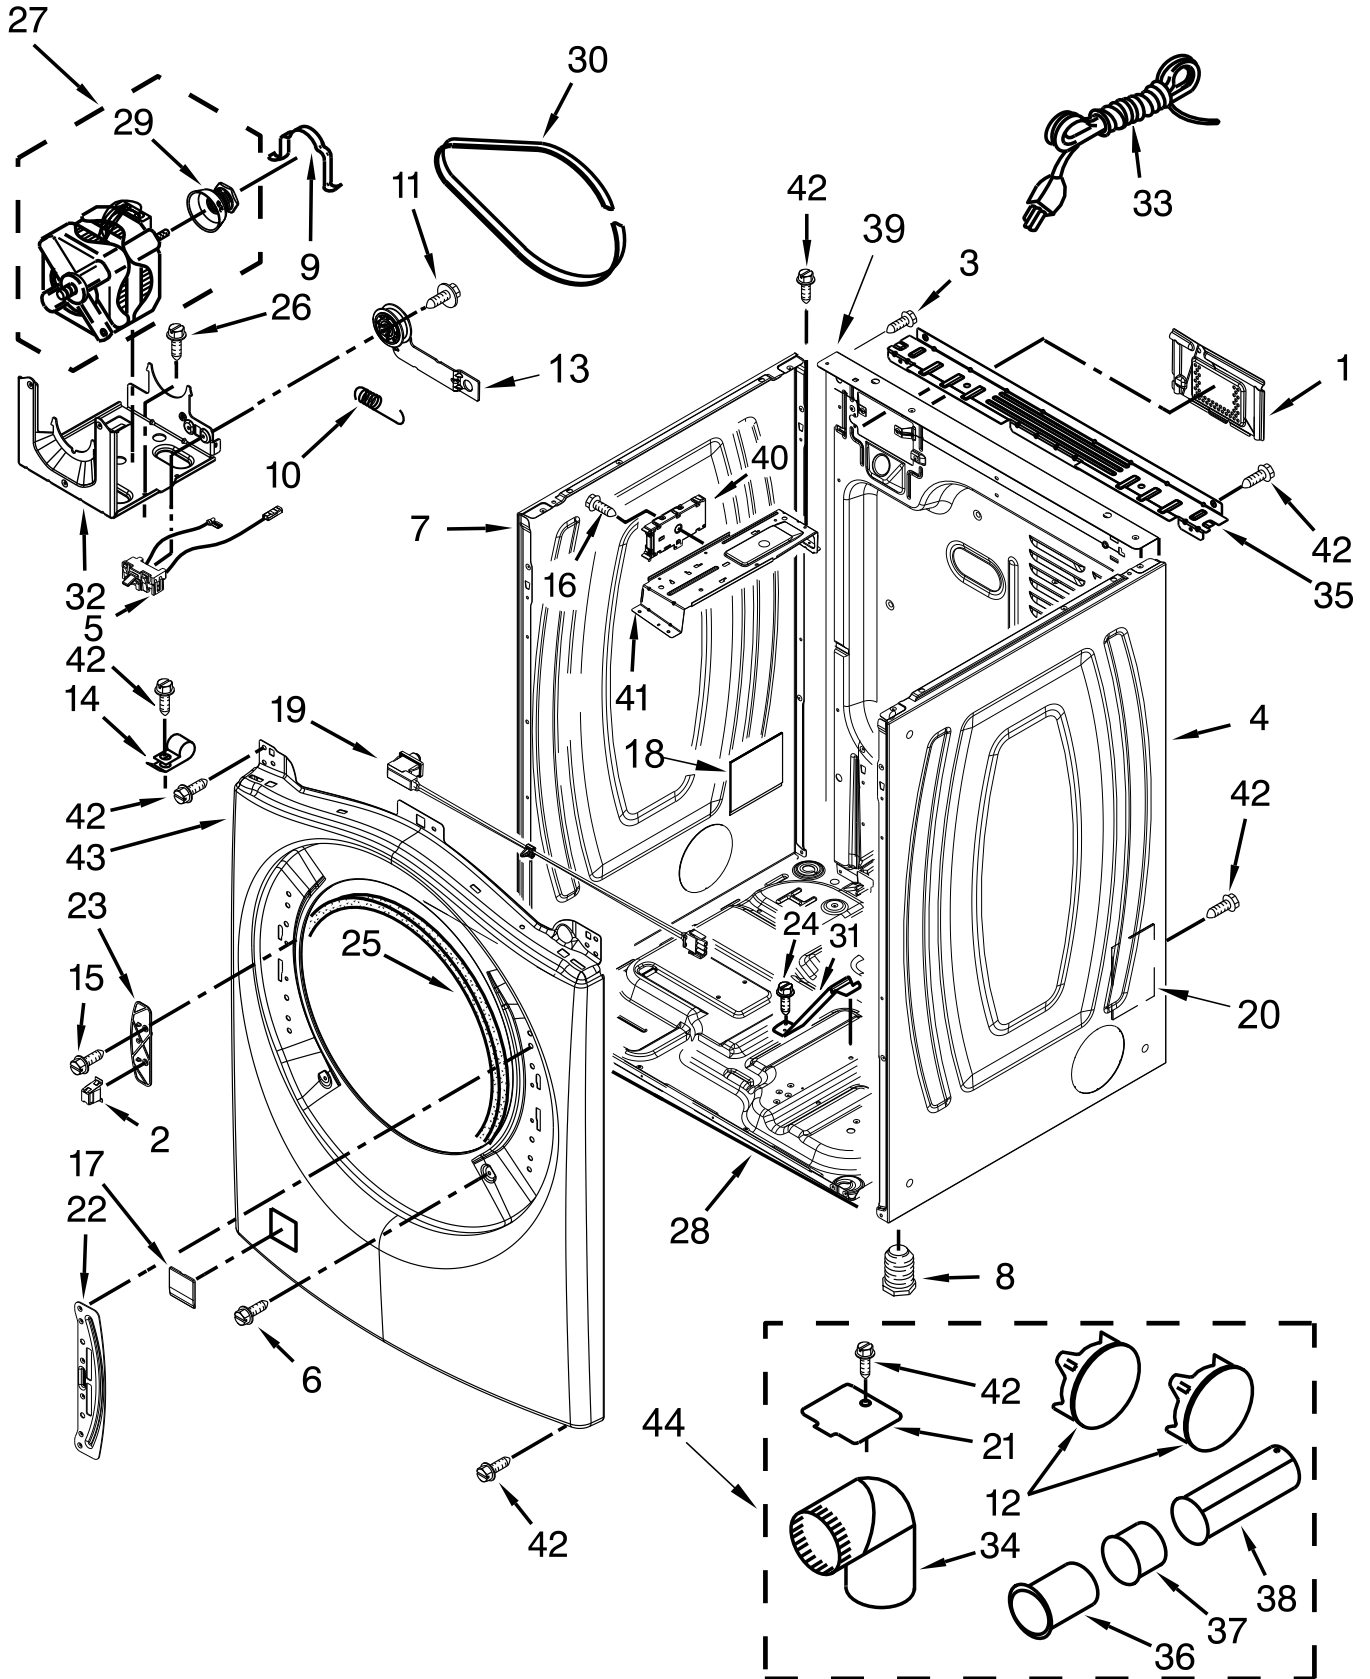

CABINET PARTS

CABINET PARTS

<u>Illus.</u>	<u>No.</u>	<u>Part No.</u>	<u>Description</u>	<u>Illus.</u>	<u>No.</u>	<u>Part No.</u>	<u>Description</u>	<u>Illus.</u>	<u>No.</u>	<u>Part No.</u>	<u>Description</u>
	1	8317339	Cover, Terminal Block		13	W10547287	Assembly, Idler		31	8529757	Bracket, Burner
	2	W10208401	Assembly, Spring Catch		14	3978776	Bracket, Gas Pipe		32	W10242878	Bracket, Motor Mounting
	3	8533974	Screw		15	W10288126	Screw		33	W10440461	Cord, Power
	4		Panel, Side (R.H.)		16	90767	Screw		34	W10416072	Elbow
		W10469589	White		17		Plug, Front Panel		35	W10208382	Bracket, Rear
		W10474189	Chrome Shadow			8564457	White		36	8563747	Pipe, Exhaust (Medium)
	5	W10411936	Switch, Broken Belt			W10391496	Chrome Shadow		37	W10331278	Pipe, Exhaust (Short)
	6	3357011	Screw		18	W10123956	Panel, Dampening		38	8563749	Pipe, Exhaust (Long)
	7		Panel, Side (L.H.)		19	W10350906	Door Switch, Snap In		39	W10487430	Panel, Rear
		W10468495	White		20	W10504381	Pad, Foam		40	W10542001	Board, Control
		W10468496	Chrome Shadow		21	W10354249	Plate, Cover		41	W10259611	Bracket, Control
	8	3392100	Foot, Dryer		22	W10208218	Bracket, Door Hinge		42	3390647	Screw
		279810	Foot, Optional (Extended Length Package Of 2) (Not Included)		23	W10208250	Strike, Door		43		Front Panel (Includes Door Hinge Bracket)
	9	W10121316	Clamp, Motor Mount		24	693995	Screw			W10363953	White
	10	W10446781	Spring, Idler		25	3387242	Seal, Front Panel			W10463309	Chrome Shadow
	11	3389420	Screw		26	343641	Screw				Optional Parts Not Included|Dryer Exhaust Kit|(For Side & Bottom Venting)
	12		Plug, Multivent		27	W10396028	Assembly, Motor		44	W10323246	Kit, 4-Way Venting
		W10404617	Midnight Grey		28	8565046	Base, Cabinet				
					29	W10460106	Pulley, Motor				
					30	3387610	Belt, Drive